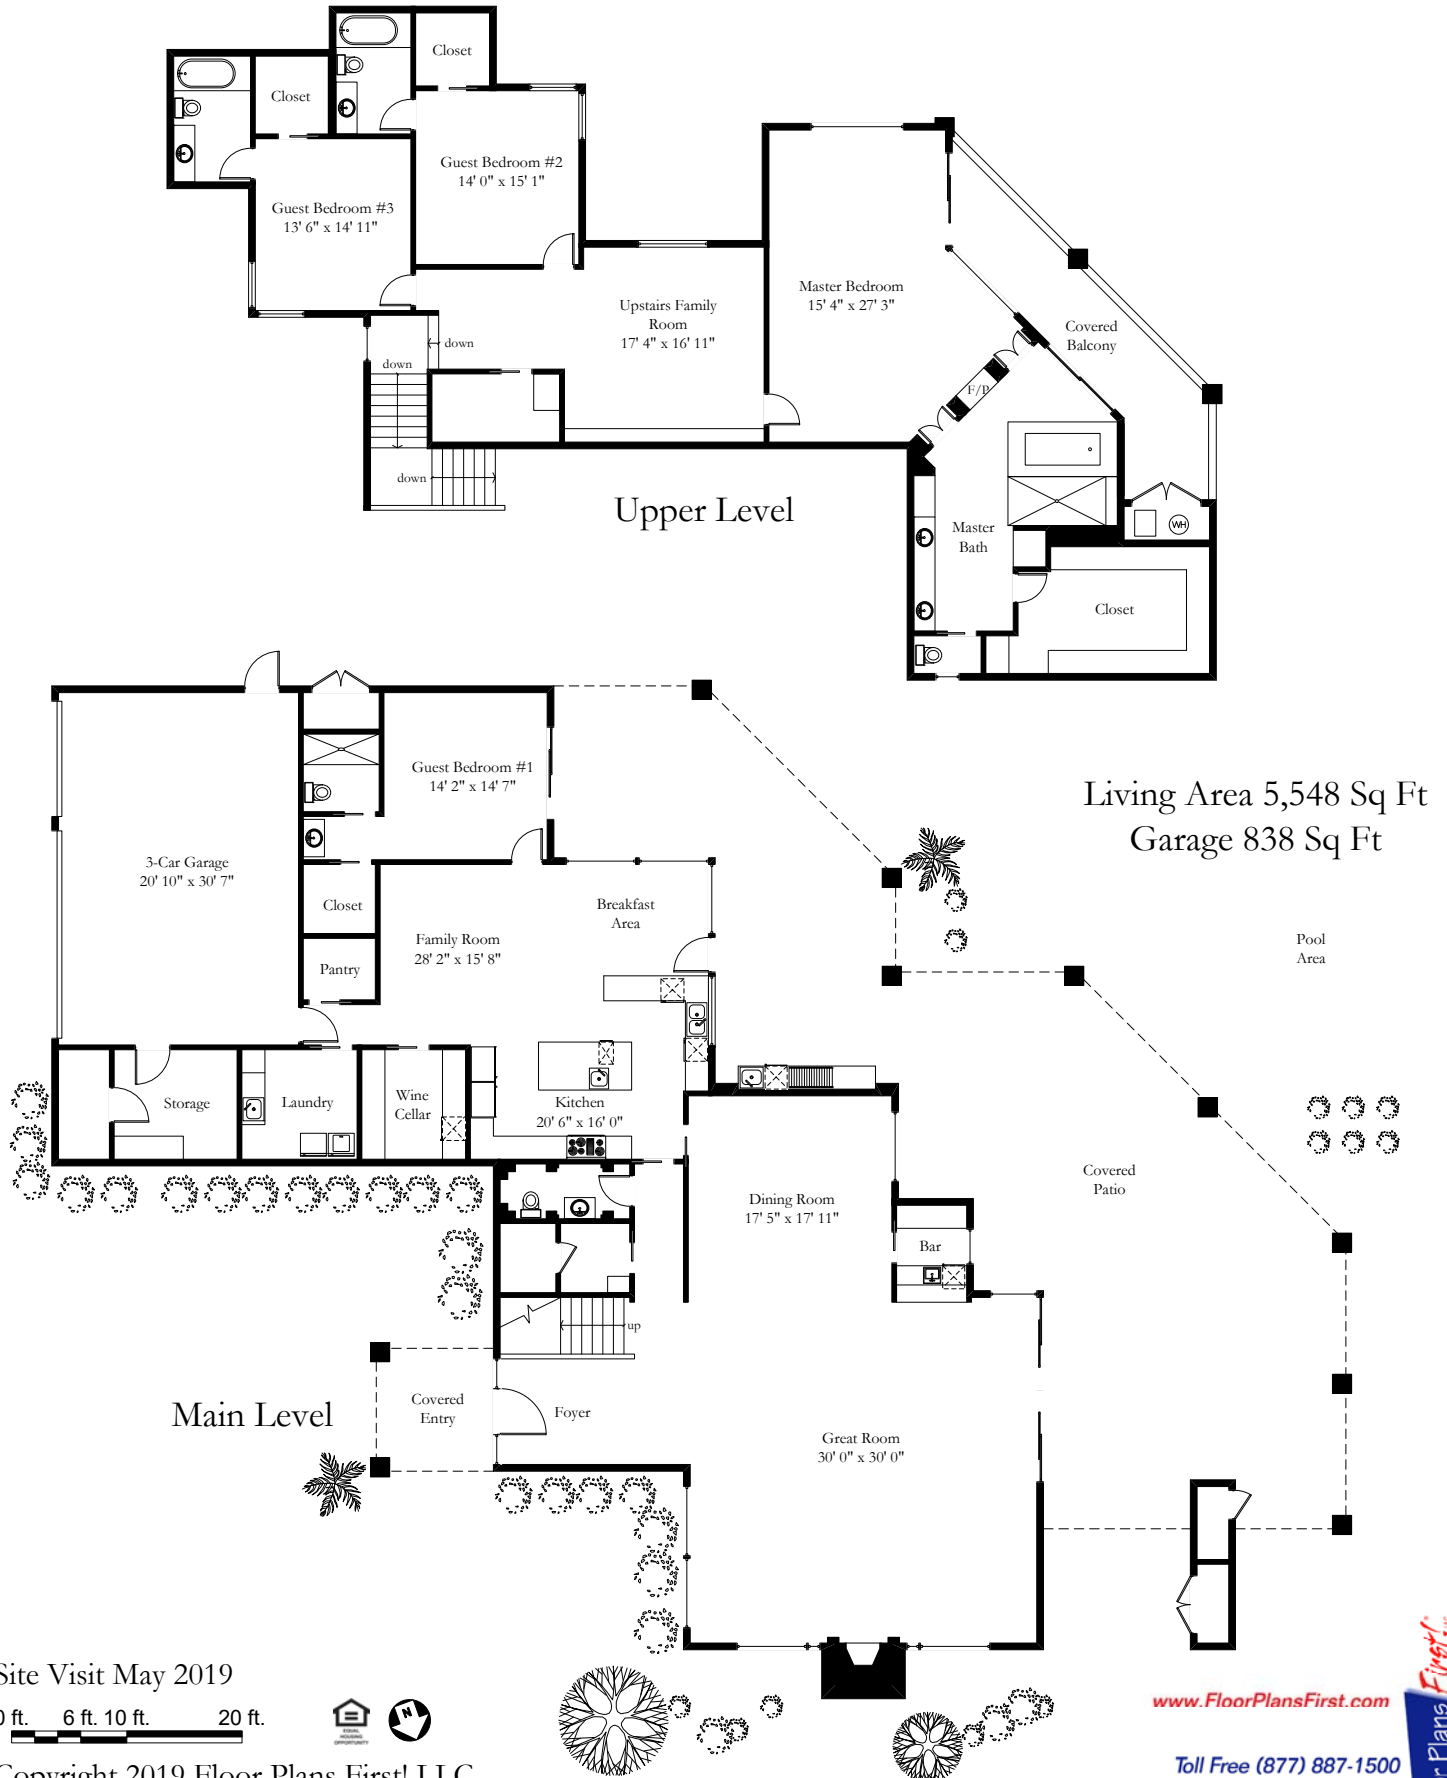

The square footages and room size information are deemed to be reliable but are not guaranteed and should be independently verified.

# 6451 N Ventana Canyon Dr

Site Visit May 2019

0 ft. 6 ft. 10 ft. 20 ft.

Copyright 2019 Floor Plans First! LLC  
All Rights Reserved.

[www.FloorPlansFirst.com](http://www.FloorPlansFirst.com)

Toll Free (877) 887-1500  
Voice (520) 881-1500  
Fax (520) 791-7701

**Floor Plans First!**  
See the Floor Plan First